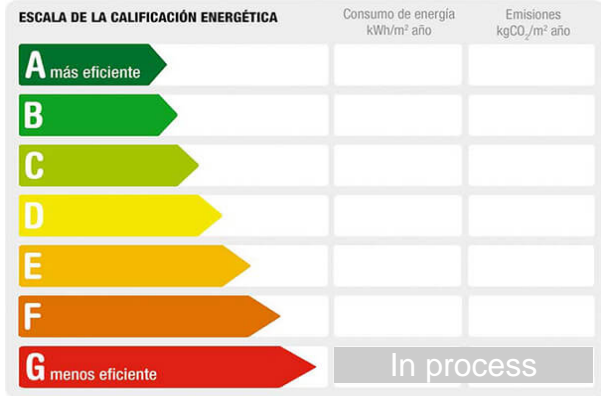

Town: Elche-Elx
Province: Alicante
Postal code: 3295
Zone: VALVERDE

Sqm built: 379 **Floor:** terrazzo **Living area:** 289
Plot sq.meters: 11000 **Hot water:** individual **Bedrooms:** 6
Orientation: east **Bathrooms:** 3 **Antiquity:** 2004